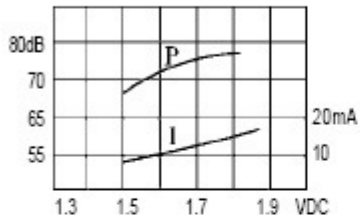

KPMB-2300L series MECHANICAL Buzzer

DIMENSIONS

color Black
ABS Housing Material
Lead Terminal

all dimensions are in mm

Model No	KPMB-2315L	KPMB-2303L	KPMB-2306L	KPMB-2309L	KPMB-2312L	KPMB-2324L
Rated Voltage	1.5 VDC	3VDC	6VDC	9VDC	12VDC	24VDC
Operating Voltage	1.3~2VDC	2~4VDC	4~8VDC	6~12VDC	9~15VDC	15~27VDC
Max. Rated Current	20mA at 1.5VDC	25mA at 3VDC	25mA at 6VDC	25mA at 9VDC	25mA at 12VDC	25mA at 24VDC
Min. Sound Pressure Level	70dB at 1.5VDC/20cm	75dB at 3VDC/20cm	75dB at 6VDC/20cm	75dB at 9VDC / 20cm	75dB at 12VDC/20cm	75dB at 24VDC/20cm
Resonant Frequency	400 _j Å100Hz	400 _j Å100Hz	400 _j Å100Hz	400 _j Å100Hz	400 _j Å100Hz	400 _j Å100Hz
Operating Temperature	-20~+60jæ	-20~+60jæ	-20~+60jæ	-20~+60jæ	-20~+60jæ	-20~+60jæ
Weight	10g	10g	10	10g	10g	10g