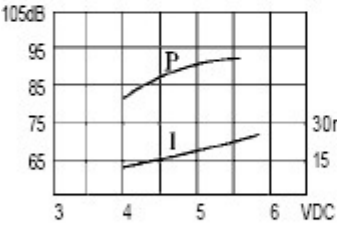

KPMB-2300L series MECHANICAL Buzzer

DIMENSIONS

color Black
ABS Housing Material
Lead Terminal

all dimensions are in mm

Model No	KPMB-2315L	KPMB-2303L	KPMB-2306L	KPMB-2309L	KPMB-2312L	KPMB-2324L
Rated Voltage	1.5 VDC	3VDC	6VDC	9VDC	12VDC	24VDC
Operating Voltage	1.3~2VDC	2~4VDC	4~8VDC	6~12VDC	9~15VDC	15~27VDC
Max. Rated Current	20mA at 1.5VDC	25mA at 3VDC	25mA at 6VDC	25mA at 9VDC	25mA at 12VDC	25mA at 24VDC
Min. Sound Pressure Level	70dB at 1.5VDC/20cm	75dB at 3VDC/20cm	75dB at 6VDC/20cm	75dB at 9VDC / 20cm	75dB at 12VDC/20cm	75dB at 24VDC/20cm
Resonant Frequency	400 _j Å100Hz	400 _j Å100Hz	400 _j Å100Hz	400 _j Å100Hz	400 _j Å100Hz	400 _j Å100Hz
Operating Temperature	-20~+60jæ	-20~+60jæ	-20~+60jæ	-20~+60jæ	-20~+60jæ	-20~+60jæ
Weight	10g	10g	10	10g	10g	10g