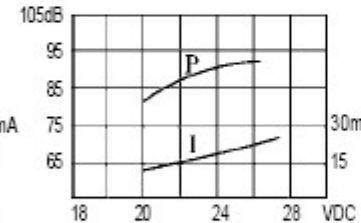

KPMB-2300L series MECHANICAL Buzzer

DIMENSIONS

color Black
ABS Housing Material
Lead Terminal

all dimensions are in mm

Model No	KPMB-2315L	KPMB-2303L	KPMB-2306L	KPMB-2309L	KPMB-2312L	KPMB-2324L
Rated Voltage	1.5 VDC	3VDC	6VDC	9VDC	12VDC	24VDC
Operating Voltage	1.3~2VDC	2~4VDC	4~8VDC	6~12VDC	9~15VDC	15~27VDC
Max. Rated Current	20mA at 1.5VDC	25mA at 3VDC	25mA at 6VDC	25mA at 9VDC	25mA at 12VDC	25mA at 24VDC
Min. Sound Pressure Level	70dB at 1.5VDC/20cm	75dB at 3VDC/20cm	75dB at 6VDC/20cm	75dB at 9VDC / 20cm	75dB at 12VDC/20cm	75dB at 24VDC/20cm
Resonant Frequency	400 _j Å100Hz	400 _j Å100Hz	400 _j Å100Hz	400 _j Å100Hz	400 _j Å100Hz	400 _j Å100Hz
Operating Temperature	-20~+60jæ	-20~+60jæ	-20~+60jæ	-20~+60jæ	-20~+60jæ	-20~+60jæ
Weight	10g	10g	10	10g	10g	10g