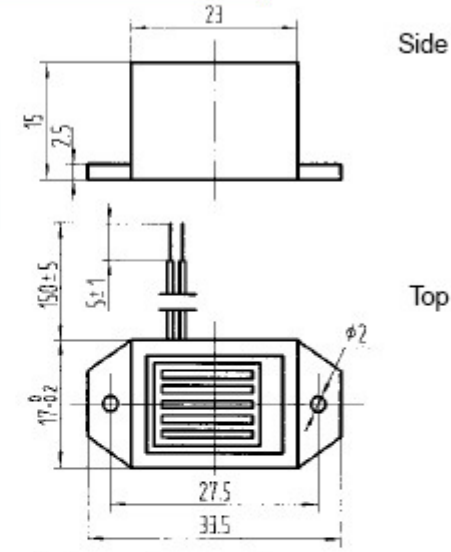

KPMB-2300L series MECHANICAL Buzzer

DIMENSIONS

color Black
ABS Housing Material
Lead Terminal

all dimensions are in mm

Model No	KPMB-2315L	KPMB-2303L	KPMB-2306L	KPMB-2309L	KPMB-2312L	KPMB-2324L
Rated Voltage	1.5 VDC	3VDC	6VDC	9VDC	12VDC	24VDC
Operating Voltage	1.3~2VDC	2~4VDC	4~8VDC	6~12VDC	9~15VDC	15~27VDC
Max. Rated Current	20mA at 1.5VDC	25mA at 3VDC	25mA at 6VDC	25mA at 9VDC	25mA at 12VDC	25mA at 24VDC
Min. Sound Pressure Level	70dB at 1.5VDC/20cm	75dB at 3VDC/20cm	75dB at 6VDC/20cm	75dB at 9VDC / 20cm	75dB at 12VDC/20cm	75dB at 24VDC/20cm
Resonant Frequency	400 _j Å100Hz	400 _j Å100Hz	400 _j Å100Hz	400 _j Å100Hz	400 _j Å100Hz	400 _j Å100Hz
Operating Temperature	-20~+60jæ	-20~+60jæ	-20~+60jæ	-20~+60jæ	-20~+60jæ	-20~+60jæ
Weight	10g	10g	10	10g	10g	10g