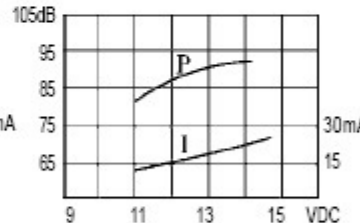

KPMB-2300L series MECHANICAL Buzzer

DIMENSIONS

color Black
ABS Housing Material
Lead Terminal

all dimensions are in mm

Model No	KPMB-2315L	KPMB-2303L	KPMB-2306L	KPMB-2309L	KPMB-2312L	KPMB-2324L
Rated Voltage	1.5 VDC	3VDC	6VDC	9VDC	12VDC	24VDC
Operating Voltage	1.3~2VDC	2~4VDC	4~8VDC	6~12VDC	9~15VDC	15~27VDC
Max. Rated Current	20mA at 1.5VDC	25mA at 3VDC	25mA at 6VDC	25mA at 9VDC	25mA at 12VDC	25mA at 24VDC
Min. Sound Pressure Level	70dB at 1.5VDC/20cm	75dB at 3VDC/20cm	75dB at 6VDC/20cm	75dB at 9VDC / 20cm	75dB at 12VDC/20cm	75dB at 24VDC/20cm
Resonant Frequency	400 _j Å100Hz	400 _j Å100Hz	400 _j Å100Hz	400 _j Å100Hz	400 _j Å100Hz	400 _j Å100Hz
Operating Temperature	-20~+60jæ	-20~+60jæ	-20~+60jæ	-20~+60jæ	-20~+60jæ	-20~+60jæ
Weight	10g	10g	10	10g	10g	10g