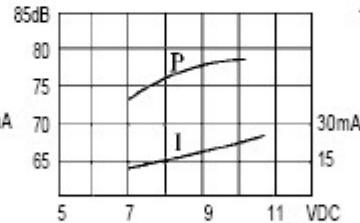

KPMB-2300L series MECHANICAL Buzzer

DIMENSIONS

color Black
ABS Housing Material
Lead Terminal

all dimensions are in mm

Model No	KPMB-2315L	KPMB-2303L	KPMB-2306L	KPMB-2309L	KPMB-2312L	KPMB-2324L
Rated Voltage	1.5 VDC	3VDC	6VDC	9VDC	12VDC	24VDC
Operating Voltage	1.3~2VDC	2~4VDC	4~8VDC	6~12VDC	9~15VDC	15~27VDC
Max. Rated Current	20mA at 1.5VDC	25mA at 3VDC	25mA at 6VDC	25mA at 9VDC	25mA at 12VDC	25mA at 24VDC
Min. Sound Pressure Level	70dB at 1.5VDC/20cm	75dB at 3VDC/20cm	75dB at 6VDC/20cm	75dB at 9VDC / 20cm	75dB at 12VDC/20cm	75dB at 24VDC/20cm
Resonant Frequency	400 _j Å100Hz	400 _j Å100Hz	400 _j Å100Hz	400 _j Å100Hz	400 _j Å100Hz	400 _j Å100Hz
Operating Temperature	-20~+60jæ	-20~+60jæ	-20~+60jæ	-20~+60jæ	-20~+60jæ	-20~+60jæ
Weight	10g	10g	10	10g	10g	10g