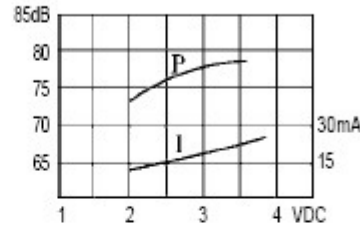

KPMB-2300L series MECHANICAL Buzzer

DIMENSIONS

color Black
ABS Housing Material
Lead Terminal

all dimensions are in mm

Model No	KPMB-2315L	KPMB-2303L	KPMB-2306L	KPMB-2309L	KPMB-2312L	KPMB-2324L
Rated Voltage	1.5 VDC	3VDC	6VDC	9VDC	12VDC	24VDC
Operating Voltage	1.3~2VDC	2~4VDC	4~8VDC	6~12VDC	9~15VDC	15~27VDC
Max. Rated Current	20mA at 1.5VDC	25mA at 3VDC	25mA at 6VDC	25mA at 9VDC	25mA at 12VDC	25mA at 24VDC
Min. Sound Pressure Level	70dB at 1.5VDC/20cm	75dB at 3VDC/20cm	75dB at 6VDC/20cm	75dB at 9VDC / 20cm	75dB at 12VDC/20cm	75dB at 24VDC/20cm
Resonant Frequency	400 _j Å100Hz	400 _j Å100Hz	400 _j Å100Hz	400 _j Å100Hz	400 _j Å100Hz	400 _j Å100Hz
Operating Temperature	-20~+60jæ	-20~+60jæ	-20~+60jæ	-20~+60jæ	-20~+60jæ	-20~+60jæ
Weight	10g	10g	10	10g	10g	10g