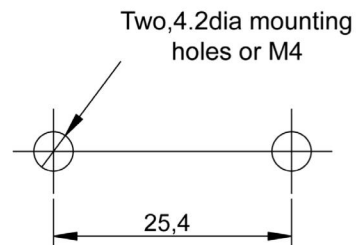

Mounting Hole