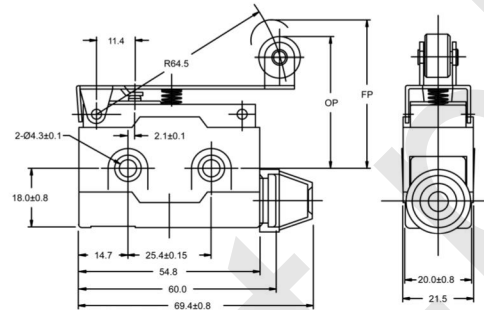

Operating Characteristics

Unit : mm

Item NO.

Dimensions

D5000

OF max.	600g
RF min.	100g
PT max.	1.6mm
OT min.	5mm
MD max.	0.2mm
OP	21.8± 1.2mm
FP	--

D5020

OF max.	600g
RF min.	100g
PT max.	1.6mm
OT min.	5mm
MD max.	0.2mm
OP	33.35± 1.2mm
FP	--

D5040

OF max.	600g
RF min.	100g
PT max.	1.6mm
OT min.	5mm
MD max.	0.2mm
OP	33.35± 1.2mm
FP	--

HIGHLY

C10

Design, specifications are subject to change without notice.

D COMPACT ENCLOSED SWITCH

Operating Characteristics

Unit : mm

Item NO.

Dimensions

D2000

OF max.	195g
RF min.	28g
PT max.	8.5mm
OT min.	3.2mm
MD max.	2.6mm
OP	40± 1mm
FP	50mm

D2020

OF max.	300g
RF min.	40g
PT max.	6mm
OT min.	2mm
MD max.	1.5mm
OP	40±1mm
FP	46mm

D1000

OF max.	170g
RF min.	25g
PT max.	10mm
OT min.	4mm
MD max.	3mm
OP	25± 1mm
FP	35mm

D COMPACT ENCLOSED SWITCH

Operating Characteristics

Unit : mm

Item NO.

Dimensions

D1020