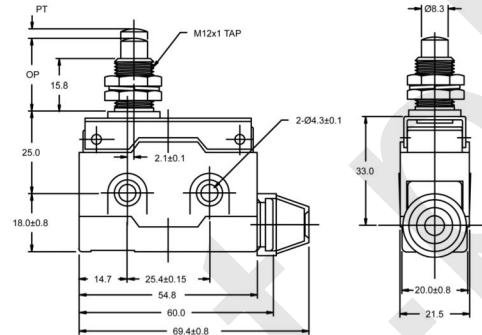

Operating Characteristics

Unit : mm

Item NO.

Dimensions

D5000

OF max.	600g
RF min.	100g
PT max.	1.6mm
OT min.	5mm
MD max.	0.2mm
OP	21.8± 1.2mm
FP	--

D5020

OF max.	600g
RF min.	100g
PT max.	1.6mm
OT min.	5mm
MD max.	0.2mm
OP	33.35± 1.2mm
FP	--

D5040

OF max.	600g
RF min.	100g
PT max.	1.6mm
OT min.	5mm
MD max.	0.2mm
OP	33.35± 1.2mm
FP	--

HIGHLY

C10

Design, specifications are subject to change without notice.

D COMPACT ENCLOSED SWITCH

Operating Characteristics

Unit : mm

Item NO.

Dimensions

D2000

OF max.	195g
RF min.	28g
PT max.	8.5mm
OT min.	3.2mm
MD max.	2.6mm
OP	40± 1mm
FP	50mm

D2020

OF max.	300g
RF min.	40g
PT max.	6mm
OT min.	2mm
MD max.	1.5mm
OP	40±1mm
FP	46mm

D1000

OF max.	170g
RF min.	25g
PT max.	10mm
OT min.	4mm
MD max.	3mm
OP	25± 1mm
FP	35mm

D COMPACT ENCLOSED SWITCH

Operating Characteristics

Unit : mm

Item NO.

Dimensions

D1020