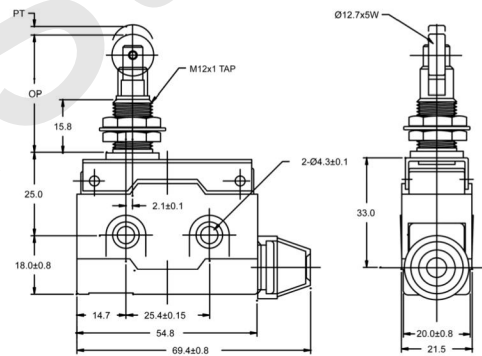

Operating Characteristics

Unit : mm

Item NO.

Dimensions

D5000

OF max.	600g
RF min.	100g
PT max.	1.6mm
OT min.	5mm
MD max.	0.2mm
OP	21.8± 1.2mm
FP	--

D5020

OF max.	600g
RF min.	100g
PT max.	1.6mm
OT min.	5mm
MD max.	0.2mm
OP	33.35± 1.2mm
FP	--

D5040

OF max.	600g
RF min.	100g
PT max.	1.6mm
OT min.	5mm
MD max.	0.2mm
OP	33.35± 1.2mm
FP	--

HIGHLY

C10

Design, specifications are subject to change without notice.

D COMPACT ENCLOSED SWITCH

Operating Characteristics

Unit : mm

Item NO.

Dimensions

D2000

OF max.	195g
RF min.	28g
PT max.	8.5mm
OT min.	3.2mm
MD max.	2.6mm
OP	40± 1mm
FP	50mm

D2020

OF max.	300g
RF min.	40g
PT max.	6mm
OT min.	2mm
MD max.	1.5mm
OP	40±1mm
FP	46mm

D1000

OF max.	170g
RF min.	25g
PT max.	10mm
OT min.	4mm
MD max.	3mm
OP	25± 1mm
FP	35mm

D COMPACT ENCLOSED SWITCH

Operating Characteristics

Unit : mm

Item NO.

Dimensions

D1020