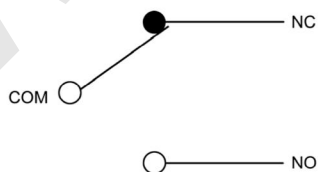

Product Selection

D
1

HEAD AND ACTUATOR

5000: Push plunger type

5020: Roller plunger type

5040: Cross Roller plunger type

1000: Lever type

1020: Short Lever type

2000: Lever roller type

2020: Short Lever roller type

Mounting Hole

Contact Configuration

HIGHLY

C9

Design, specifications are subject to change without notice.

D COMPACT ENCLOSED SWITCH