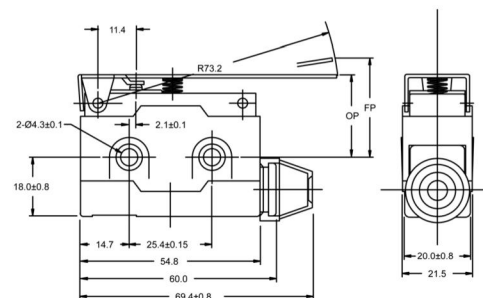

Operating Characteristics

Unit : mm

Item NO.

Dimensions

D5000

OF max.	600g
RF min.	100g
PT max.	1.6mm
OT min.	5mm
MD max.	0.2mm
OP	21.8± 1.2mm
FP	--

D5020

OF max.	600g
RF min.	100g
PT max.	1.6mm
OT min.	5mm
MD max.	0.2mm
OP	33.35± 1.2mm
FP	--

D5040

OF max.	600g
RF min.	100g
PT max.	1.6mm
OT min.	5mm
MD max.	0.2mm
OP	33.35± 1.2mm
FP	--

HIGHLY

C10

Design, specifications are subject to change without notice.

D COMPACT ENCLOSED SWITCH

Operating Characteristics

Unit : mm

Item NO.

Dimensions

D2000

OF max.	195g
RF min.	28g
PT max.	8.5mm
OT min.	3.2mm
MD max.	2.6mm
OP	40± 1mm
FP	50mm

D2020

OF max.	300g
RF min.	40g
PT max.	6mm
OT min.	2mm
MD max.	1.5mm
OP	40±1mm
FP	46mm

D1000

OF max.	170g
RF min.	25g
PT max.	10mm
OT min.	4mm
MD max.	3mm
OP	25± 1mm
FP	35mm

D COMPACT ENCLOSED SWITCH

Operating Characteristics

Unit : mm

Item NO.

Dimensions

D1020