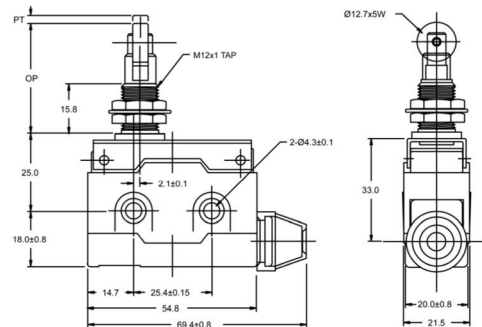

Operating Characteristics

Unit : mm

Item NO.

Dimensions

D5000

OF max.	600g
RF min.	100g
PT max.	1.6mm
OT min.	5mm
MD max.	0.2mm
OP	21.8± 1.2mm
FP	--

D5020

OF max.	600g
RF min.	100g
PT max.	1.6mm
OT min.	5mm
MD max.	0.2mm
OP	33.35± 1.2mm
FP	--

D5040

OF max.	600g
RF min.	100g
PT max.	1.6mm
OT min.	5mm
MD max.	0.2mm
OP	33.35± 1.2mm
FP	--

HIGHLY

C10

Design, specifications are subject to change without notice.

D COMPACT ENCLOSED SWITCH

Operating Characteristics

Unit : mm

Item NO.

Dimensions

D2000

OF max.	195g
RF min.	28g
PT max.	8.5mm
OT min.	3.2mm
MD max.	2.6mm
OP	40± 1mm
FP	50mm

D2020

OF max.	300g
RF min.	40g
PT max.	6mm
OT min.	2mm
MD max.	1.5mm
OP	40±1mm
FP	46mm