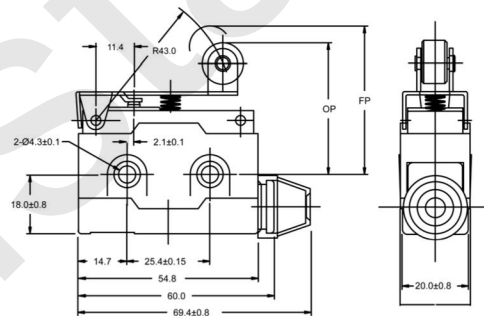

Operating Characteristics

Unit : mm

Item NO.

Dimensions

D5000

OF max.	600g
RF min.	100g
PT max.	1.6mm
OT min.	5mm
MD max.	0.2mm
OP	21.8± 1.2mm
FP	--

D5020

OF max.	600g
RF min.	100g
PT max.	1.6mm
OT min.	5mm
MD max.	0.2mm
OP	33.35± 1.2mm
FP	--

D5040

OF max.	600g
RF min.	100g
PT max.	1.6mm
OT min.	5mm
MD max.	0.2mm
OP	33.35± 1.2mm
FP	--

HIGHLY

C10

Design, specifications are subject to change without notice.

D COMPACT ENCLOSED SWITCH

Operating Characteristics

Unit : mm

Item NO.

Dimensions

D2000

OF max.	195g
RF min.	28g
PT max.	8.5mm
OT min.	3.2mm
MD max.	2.6mm
OP	40± 1mm
FP	50mm

D2020

OF max.	300g
RF min.	40g
PT max.	6mm
OT min.	2mm
MD max.	1.5mm
OP	40±1mm
FP	46mm

D1000

OF max.	170g
RF min.	25g
PT max.	10mm
OT min.	4mm
MD max.	3mm
OP	25± 1mm
FP	35mm

D COMPACT ENCLOSED SWITCH

Operating Characteristics

Unit : mm

Item NO.

Dimensions

D1020